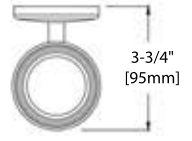

TOP VIEW

BA02 501N

ROBE HOOK

FRONT VIEW

SIDE VIEW

TOP VIEW

BA02 502

SOAP HOLDER

FRONT VIEW

SIDE VIEW

TOP VIEW

BA02 503

TOOTHBRUSH HOLDER

FRONT VIEW

SIDE VIEW

TOP VIEW