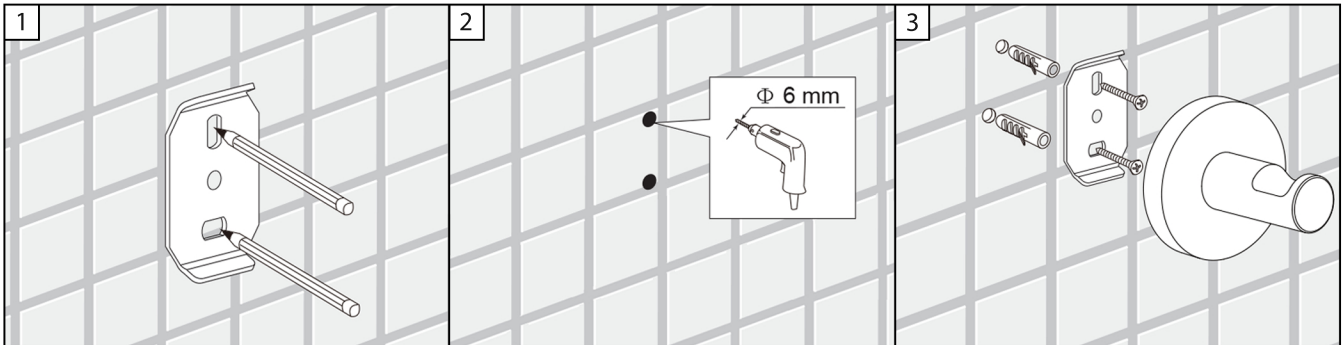

TOP VIEW

INSTALLATION MANUAL

REQUIRED TOOLS

Tape Measure

Pencil

Electric Drill

Drill Bit (6mm)

INSTRUCTIONS FOR CLEANING

⚠ WARNING!

This item is not designed for use as a grab bar. Do not install where the product might be used as a grab bar.

⚠ WARNING!

Use caution when drilling into walls to avoid drilling into electrical and plumbing lines hidden within wall.