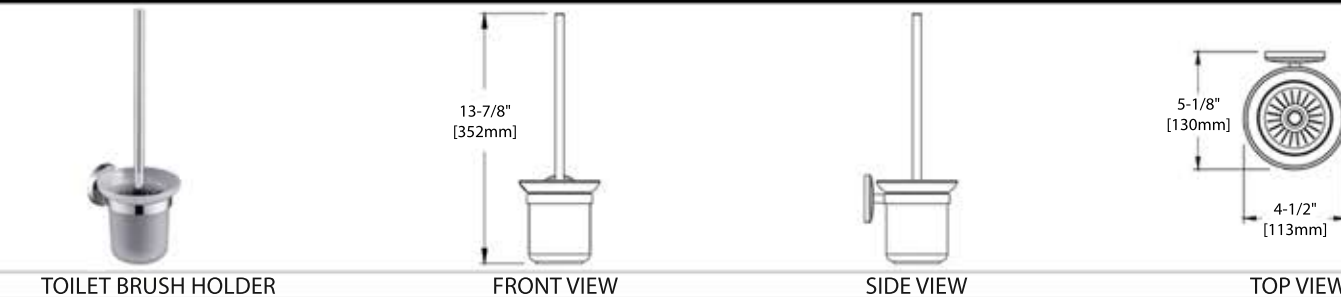

BA02 508

TOILET BRUSH HOLDER

FRONT VIEW

SIDE VIEW

TOP VIEW

BA02 509