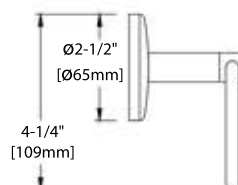

FRONT VIEW

SIDE VIEW

TOP VIEW

BA02 503

TOOTHBRUSH HOLDER

FRONT VIEW

SIDE VIEW

TOP VIEW

BA02 504

TOWEL BAR

FRONT VIEW

SIDE VIEW

TOP VIEW

BA02 505

TISSUE HOLDER

FRONT VIEW

SIDE VIEW

TOP VIEW

INSTALLATION MANUAL

BA02 505D

DOUBLE TISSUE HOLDER

FRONT VIEW

SIDE VIEW

TOP VIEW