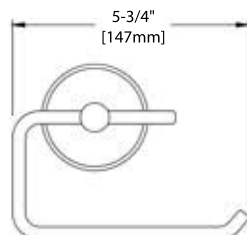

FRONT VIEW

SIDE VIEW

TOP VIEW

BA02 503

TOOTHBRUSH HOLDER

FRONT VIEW

SIDE VIEW

TOP VIEW

BA02 504

TOWEL BAR

FRONT VIEW

SIDE VIEW

TOP VIEW

BA02 505

TISSUE HOLDER

FRONT VIEW

SIDE VIEW

TOP VIEW

INSTALLATION MANUAL

BA02 505D

DOUBLE TISSUE HOLDER

FRONT VIEW

SIDE VIEW

TOP VIEW