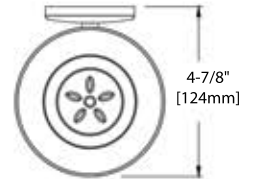

TOP VIEW

BA02 501N

ROBE HOOK

FRONT VIEW

SIDE VIEW

TOP VIEW

BA02 502

SOAP HOLDER

FRONT VIEW

SIDE VIEW

TOP VIEW

BA02 503

TOOTHBRUSH HOLDER

FRONT VIEW

SIDE VIEW

TOP VIEW