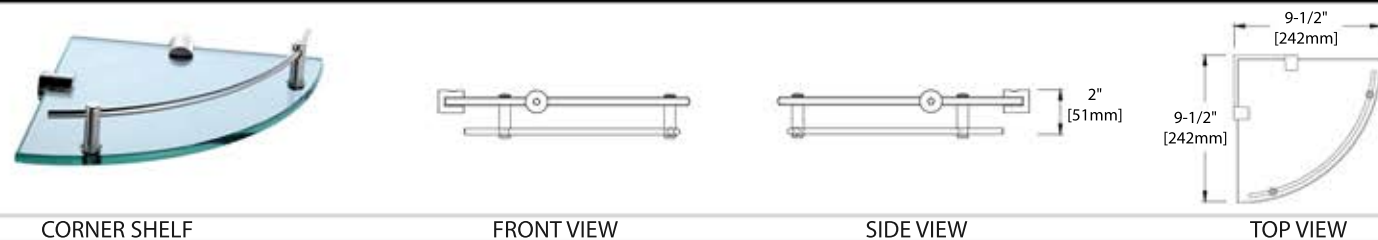

SIDE VIEW

TOP VIEW

BA02 508

TOILET BRUSH HOLDER

FRONT VIEW

SIDE VIEW

TOP VIEW

BA02 509

TOWEL RACK

FRONT VIEW

SIDE VIEW

TOP VIEW

BA02 510

CORNER SHELF

FRONT VIEW

SIDE VIEW