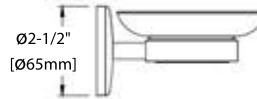

BA02 502

SIDE VIEW