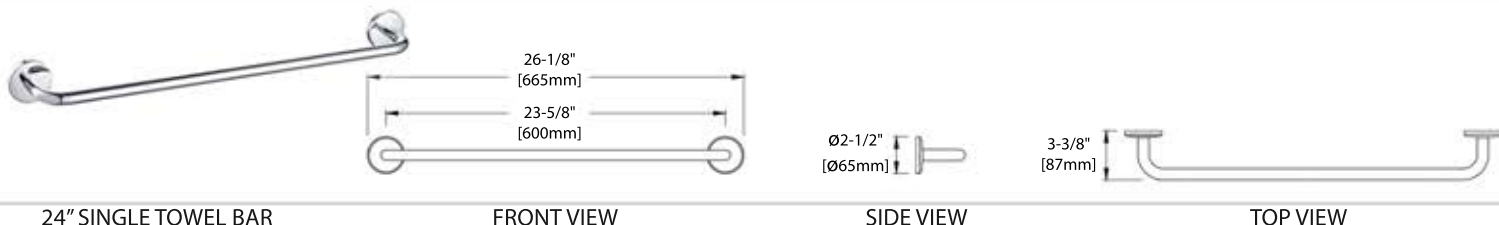

BA02 506

24" SINGLE TOWEL BAR

FRONT VIEW

SIDE VIEW

TOP VIEW