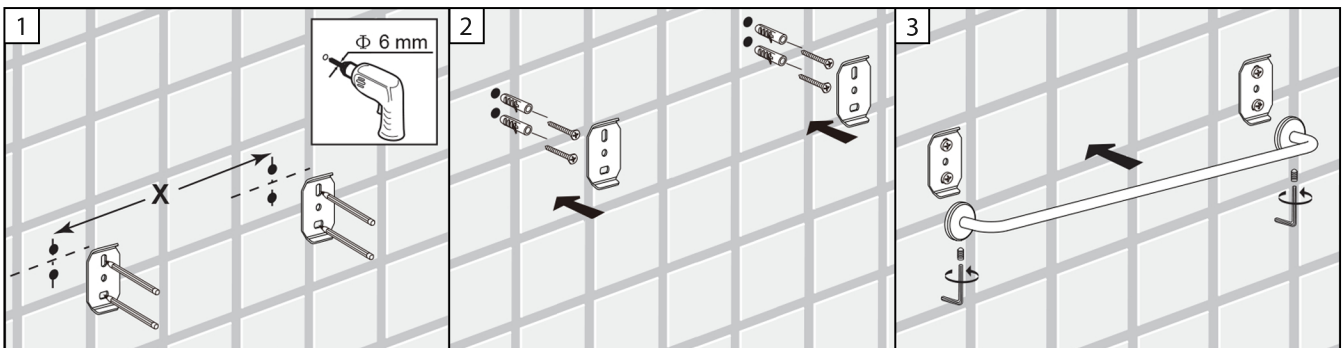

TOWEL RACK

FRONT VIEW

SIDE VIEW

TOP VIEW

BA02 510

CORNER SHELF

FRONT VIEW

SIDE VIEW

TOP VIEW

INSTALLATION MANUAL

REQUIRED TOOLS

Tape Measure

Pencil

Electric Drill

Drill Bit (6mm)

INSTRUCTIONS FOR CLEANING

⚠ WARNING!

This item is not designed for use as a grab bar. Do not install where the product might be used as a grab bar.

⚠ WARNING!

Use caution when drilling into walls to avoid drilling into electrical and plumbing lines hidden within wall.