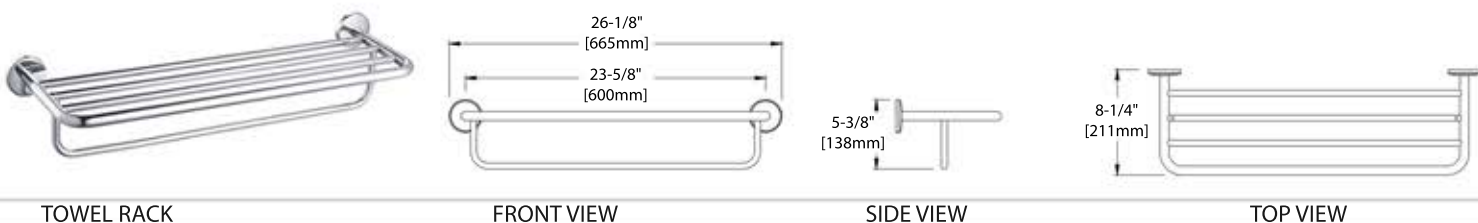

SIDE VIEW

TOP VIEW

BA02 508

TOILET BRUSH HOLDER

FRONT VIEW

SIDE VIEW

TOP VIEW

BA02 509