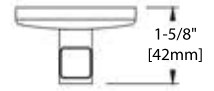

BA02 501

TOP VIEW