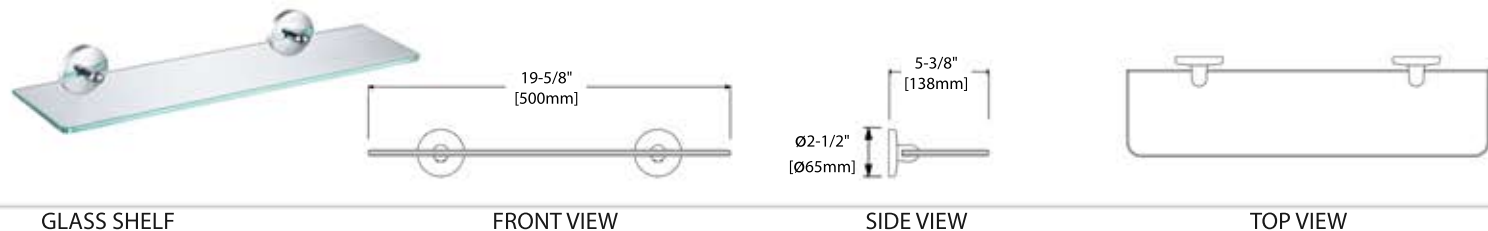

SIDE VIEW

TOP VIEW

INSTALLATION MANUAL

BA02 505D

DOUBLE TISSUE HOLDER

FRONT VIEW

SIDE VIEW

TOP VIEW

BA02 506

24" SINGLE TOWEL BAR

FRONT VIEW

SIDE VIEW

TOP VIEW

BA02 507

GLASS SHELF

FRONT VIEW

SIDE VIEW

TOP VIEW

BA02 508

TOILET BRUSH HOLDER

FRONT VIEW

SIDE VIEW

TOP VIEW

BA02 509