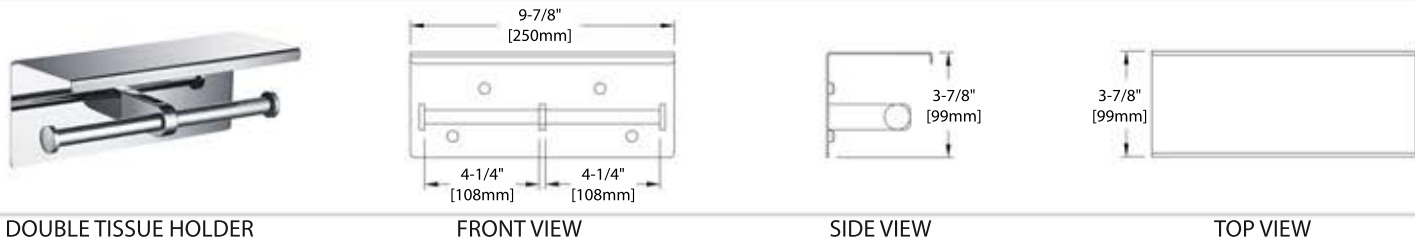

BA02 504

TOWEL BAR

FRONT VIEW

SIDE VIEW

TOP VIEW

BA02 505

TISSUE HOLDER

FRONT VIEW

SIDE VIEW

TOP VIEW

INSTALLATION MANUAL

BA02 505D

DOUBLE TISSUE HOLDER

FRONT VIEW

SIDE VIEW

TOP VIEW