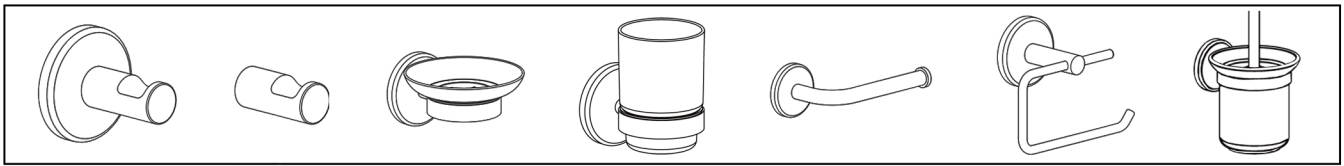

TOP VIEW

INSTALLATION MANUAL

REQUIRED TOOLS

Tape Measure

Pencil

Electric Drill

Drill Bit (6mm)

INSTRUCTIONS FOR CLEANING