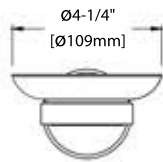

TOP VIEW

BA02 501N

ROBE HOOK

FRONT VIEW

SIDE VIEW

TOP VIEW

BA02 502

SOAP HOLDER

FRONT VIEW

SIDE VIEW

TOP VIEW

BA02 503

TOOTHBRUSH HOLDER

FRONT VIEW

SIDE VIEW

TOP VIEW